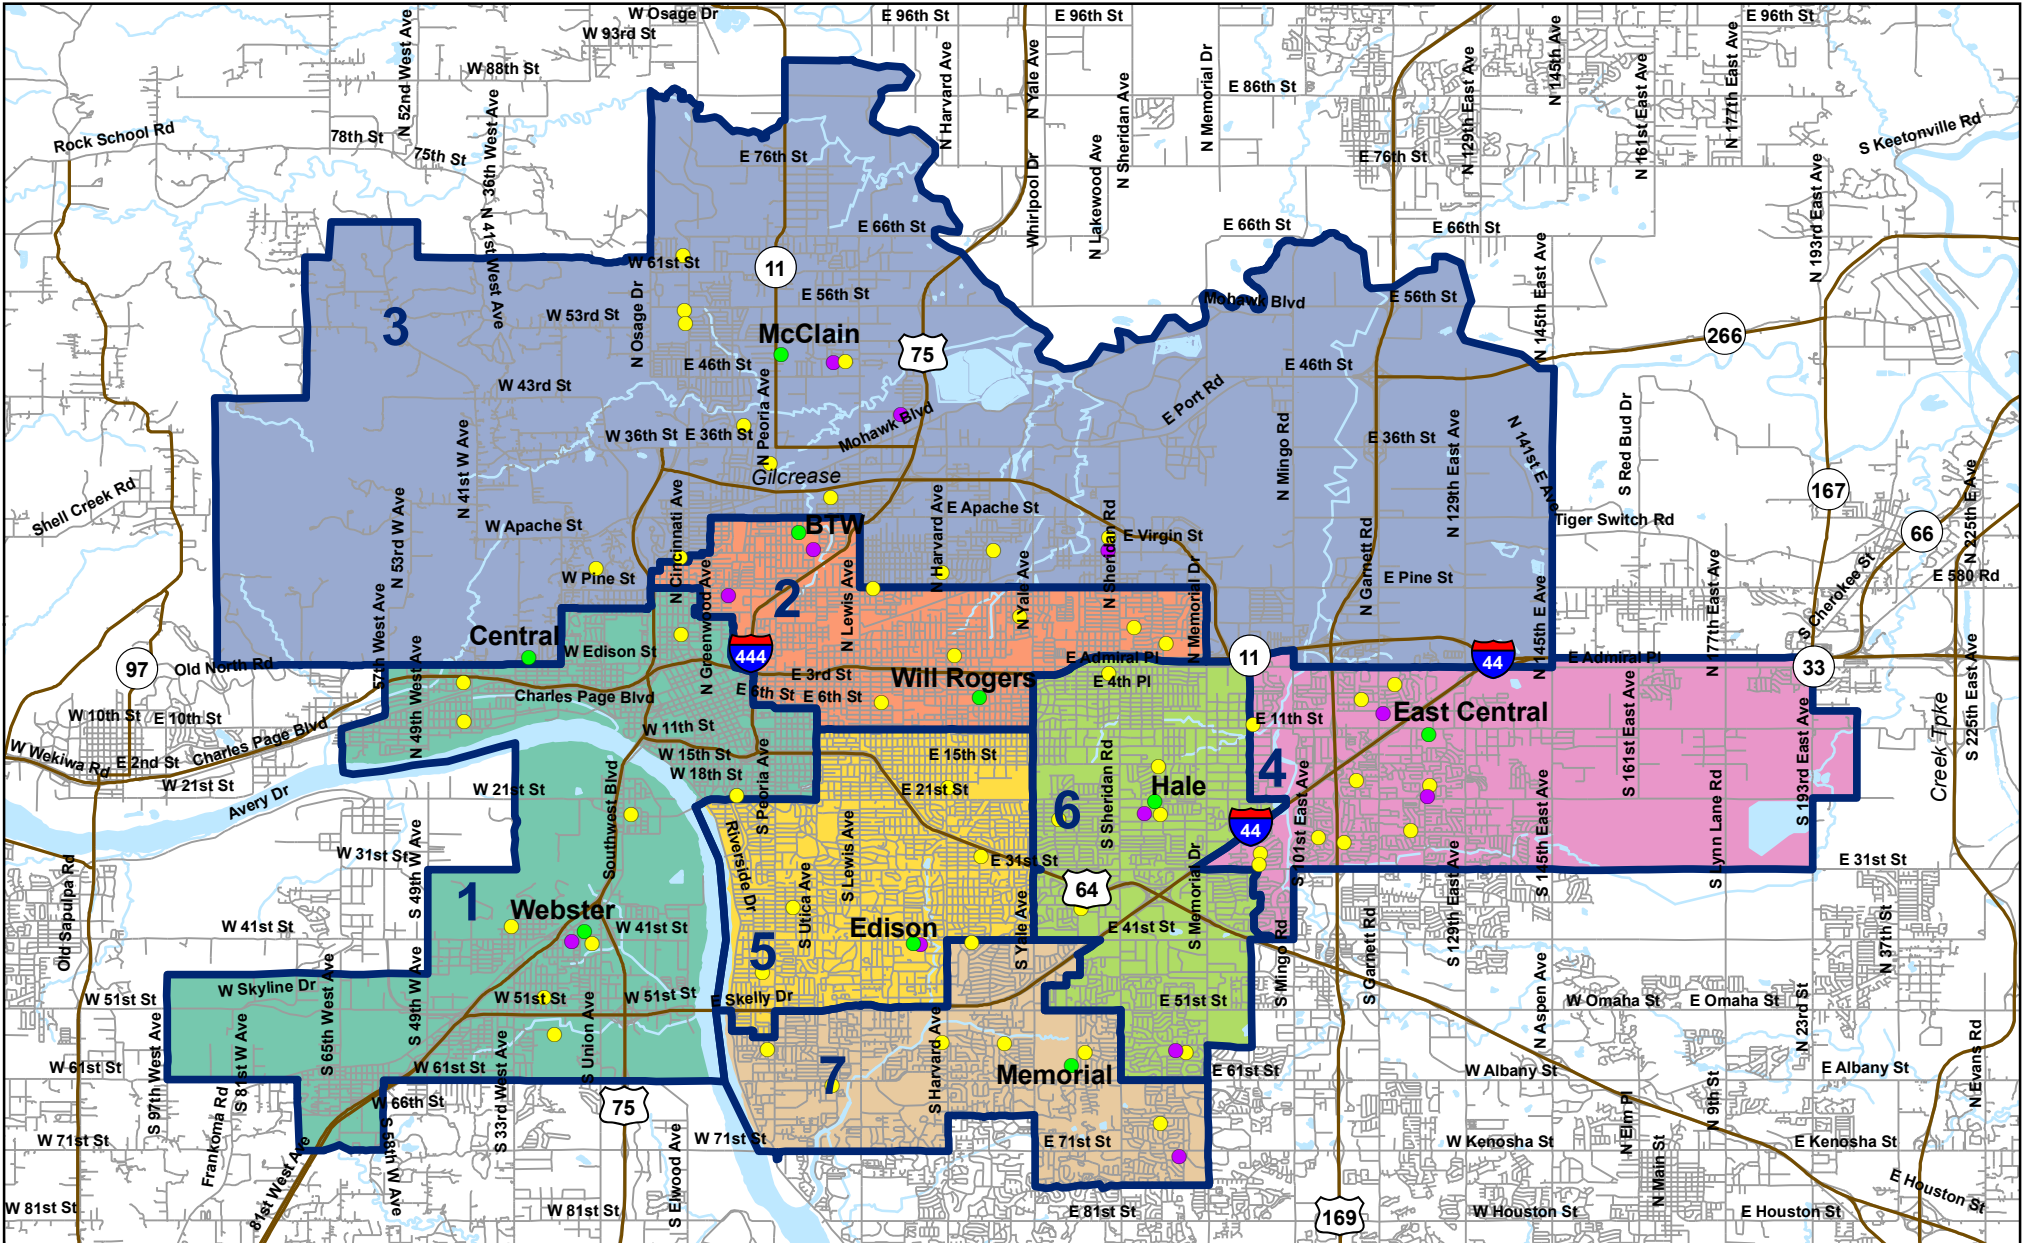

Tulsa Public Schools Board Member Districts

Source: PL94-171 Redistricting Data, 2010 - US Bureau of the Census
Plan Adopted October 17, 2011 by Tulsa Public School Board

Legend

● Elementary Schools	 Board Member Boundaries	 District 1	 District 5
● Middle Schools	 Highways	 District 2	 District 6
● Intermediate High School	 Streets	 District 3	 District 7
● High School	~ Streams	 District 4	
	~ Water Bodies